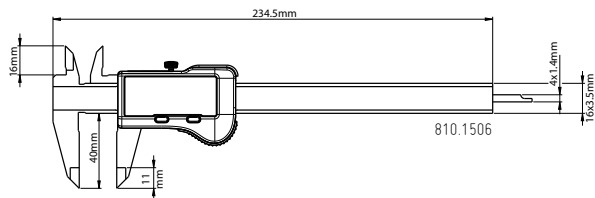

## S\_Cal EVO Bluetooth®

- Max. error 20 µm
- IP67 protected
- **Built-in Bluetooth® 4.0 transmitter**
- Transmission distance up to 15m.
- **Absolute system SIS** Smart Production Systems
- Automatic wake-up
- **Powered by standard CR2032 battery**
- Battery life up to 3 years

## TECHNICAL SPECIFICATIONS

Specifications	810.1506	810.1516	810.1526	810.1536
Measuring range	150	150	200	300
Max. error G	20 <sup>1)</sup>	20 <sup>1)</sup>	30	30
Depth rod	— 4x1.4	∅ 1.5	— 4x1.4	---
Protection rating	IP67			
Connection	Built-in Bluetooth® 4.0 <sup>2)</sup>			
Functions	Zero setting, Preset (max. 999.99), mm/inch, Hold, Data			
Smart Inductive Sensor	●			

<sup>1)</sup> > 100 mm : 30 µm / DIN 862

<sup>2)</sup> Up to 8 instruments connected per dongle #981.7100